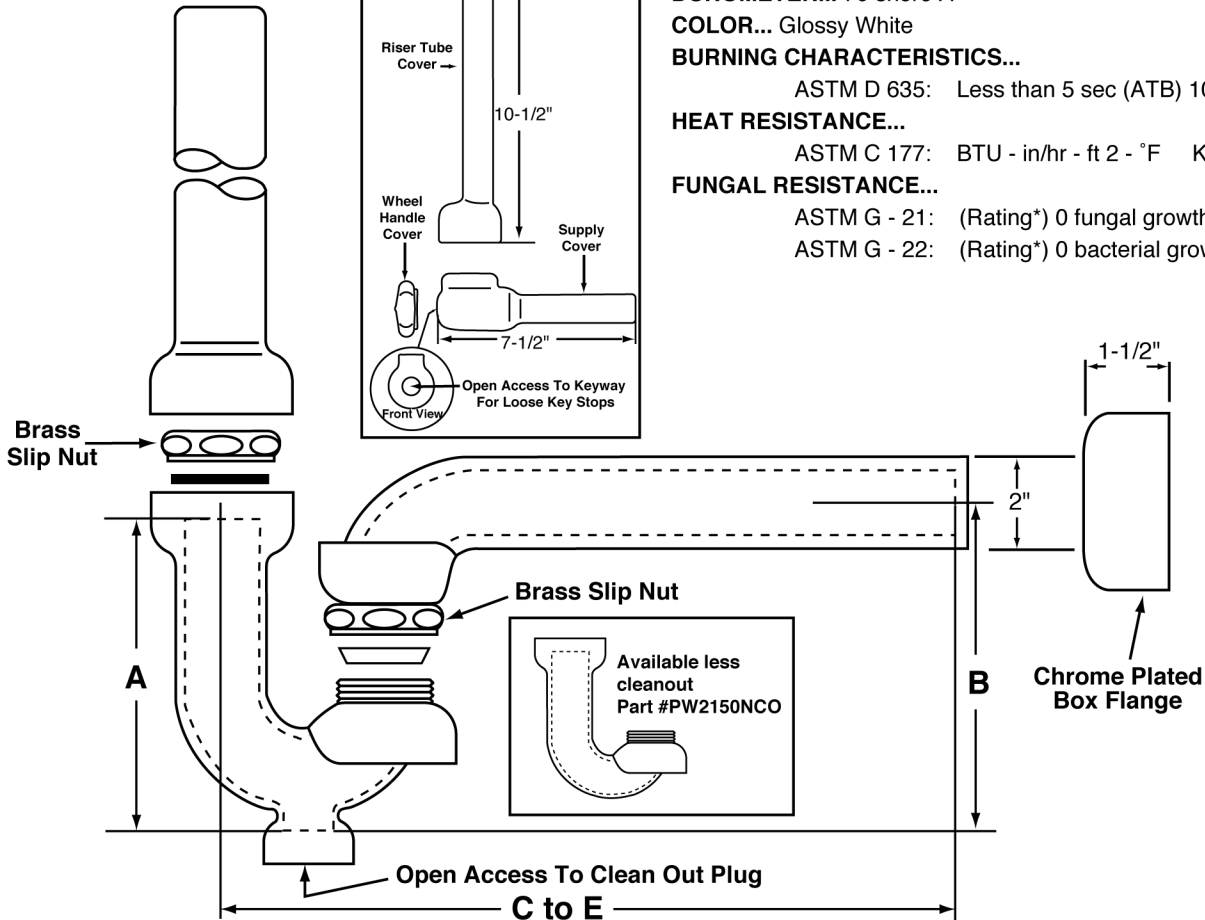

Insulation Material Specifications

MATERIAL... Molded closed cell vinyl (ANTI-MICROBIAL)

DUROMETER... 70 shore A

COLOR... Glossy White

BURNING CHARACTERISTICS...

ASTM D 635: Less than 5 sec (ATB) 10mm (AEB)

HEAT RESISTANCE...

ASTM C 177: BTU - in/hr - ft 2 - °F KValue = 1.02

FUNGAL RESISTANCE...

ASTM G - 21: (Rating*) 0 fungal growth measured

ASTM G - 22: (Rating*) 0 bacterial growth measured