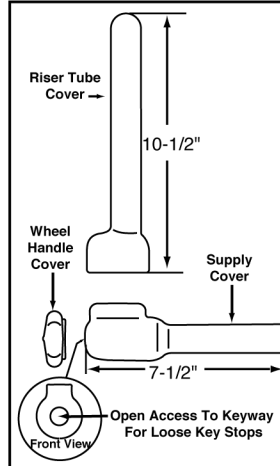

PRODUCT SPECIFICATION

Job Name:

Submittal Number:

PROWRAP™

Supply Covers (1 pair)
 Included With All P-Trap Kits

Insulation Material Specifications

MATERIAL... Molded closed cell vinyl (ANTI-MICROBIAL)

DUROMETER... 70 shore A