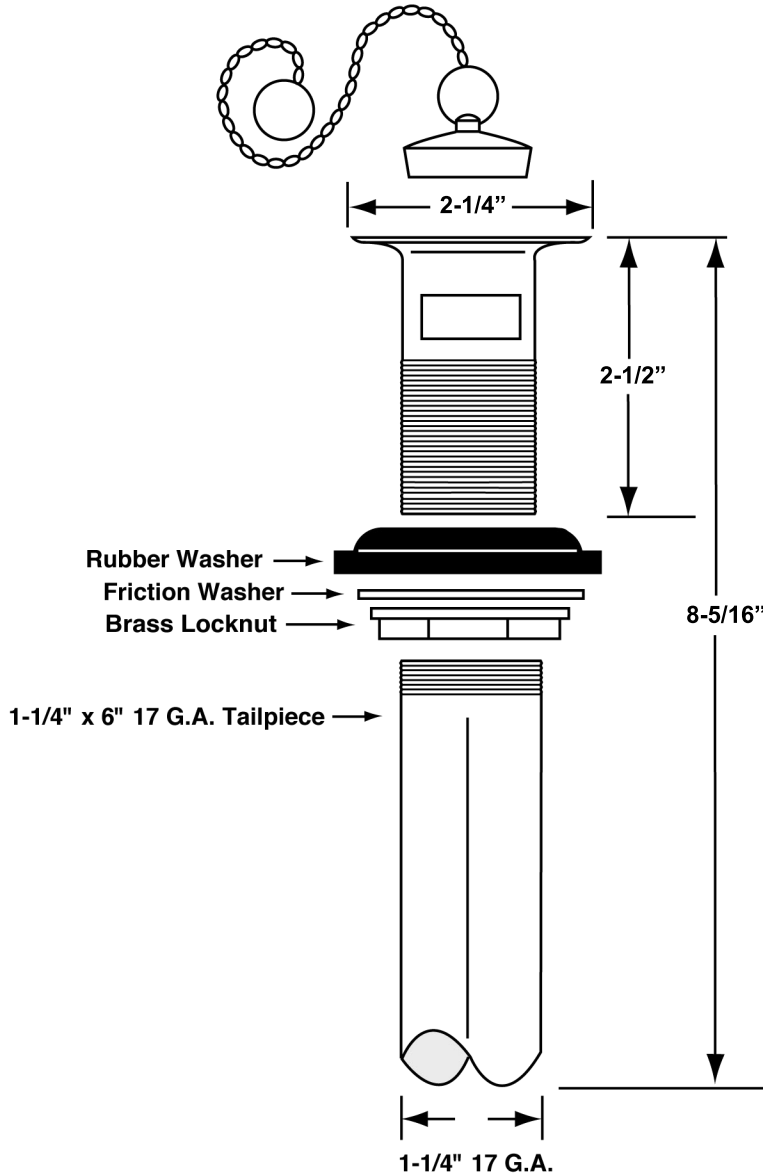

McGuire Manufacturing Co., Inc.

60 Grandview Court
Cheshire, Connecticut 06410
(203) 699-1801 Fax (203) 699-1813
customerservice@mcguiremfg.com mcguiremfg.com

PRODUCT SPECIFICATION

Part No.

155

P.O. Plug w/Chain
& Rubber Stopper

Job Name:

Submittal Number:

See options and accessories section for details on product variations.

Specifications:

Cast Brass Chrome Plated Chain and Rubber Stopper P.O. Plug with cast brass follower, chain and rubber stopper and 1-1/4" x 6" 17 gauge seamless brass tailpiece.