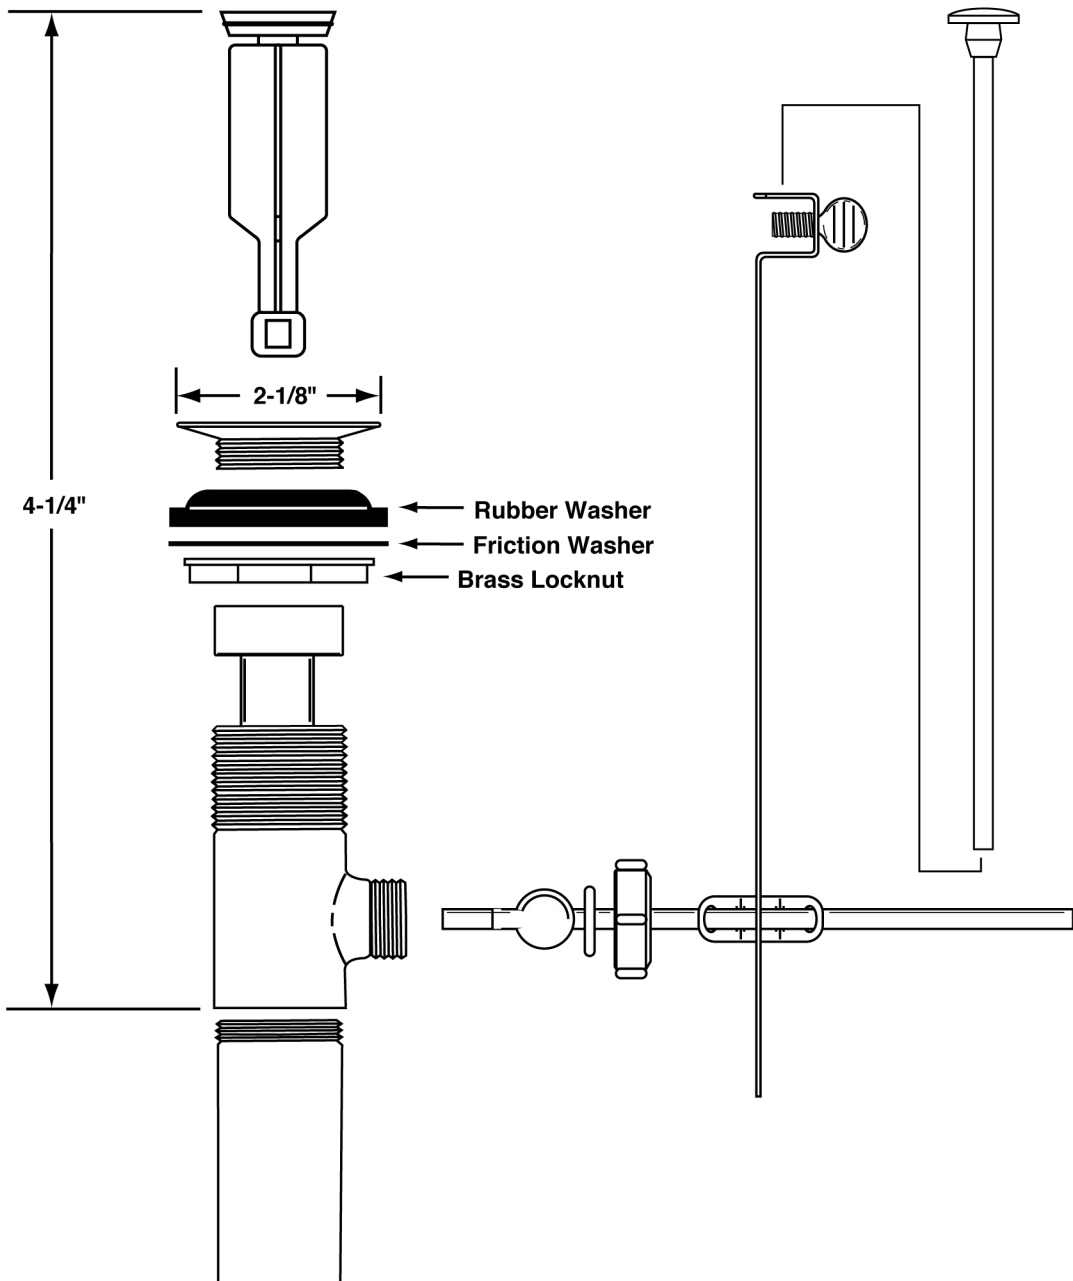

Job Name:

Submittal Number:

See options and accessories section for details on product variations.

Specifications:

Cast brass chrome plated Pop Up P.O. Plug with cast brass follower, 1-1/4" x 6" 17GA seamless brass tailpiece and cast brass lock nut. Fits sink thickness up to 2".