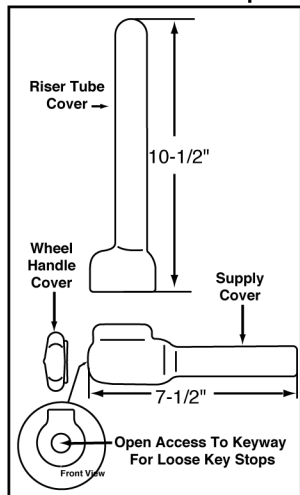

McGuire Manufacturing Co., Inc.

60 Grandview Court
Cheshire, Connecticut 06410
(203) 699-1801 Fax (203) 699-1813
customerservice@mcguiremfg.com mcguiremfg.com

Part No.

**PW2125WCPRO,
PW2150WCPRO**

**Seamless PreWrapped Cast P-Trap
Insulation Kit, with PreWrapped
Offset No Overflow Strainer**

PRODUCT SPECIFICATION

Job Name:

Submittal Number:

PRODRAIN™

Insulation Material Specifications

MATERIAL... Molded closed cell vinyl (ANTI-MICROBIAL)

DUROMETER... 70 shore A

COLOR... Glossy White

BURNING CHARACTERISTICS...

ASTM D 635: Less than 5 sec (ATB) 10mm (AEB)

HEAT RESISTANCE...

ASTM C 177: BTU - in/hr - ft 2 - °F KValue = 1.02

FUNGAL RESISTANCE...

ASTM G - 21: (Rating*) 0 fungal growth measured

ASTM G - 22: (Rating*) 0 bacterial growth measured

PROWRAP™

**Supply Covers (1 pair)
Included With All P-Trap Kits**

*ASTM Rating - Observed Growth on Specimens
0 None
1 Traces of Growth (less than 10%)
2 Light Growth (10-30%)
3 Medium Growth (30-60%)
4 Heavy Growth (60%-complete coverage)
Environmental Controls:
Paper - 4, Cork - 1, Cotton - 4, Glass - 0

ROUGHING MEASUREMENTS				
NO.	P-TRAP DIMENSIONS	A	B	
PW2125WCPRO	1-1/4" - 17 G.A. - 11" C to E	5"	4-1/2"	
PW2150WCPRO	1-1/2" - 17 G.A. - 12" C to E	5"	4-1/2"	

Note: PW2125WCPRO includes McGuire ProDrainWC Offset Strainer and 8872 P-Trap.
Note: PW2150WCPRO includes McGuire ProDrainWC Offset Strainer and (8902-8912) P-Trap.
Note: PW2150WCPRO ships with additional 1-1/4" x 1-1/2" brass reducing nut and washer.

See options and accessories section for details on product variations.

Specifications: