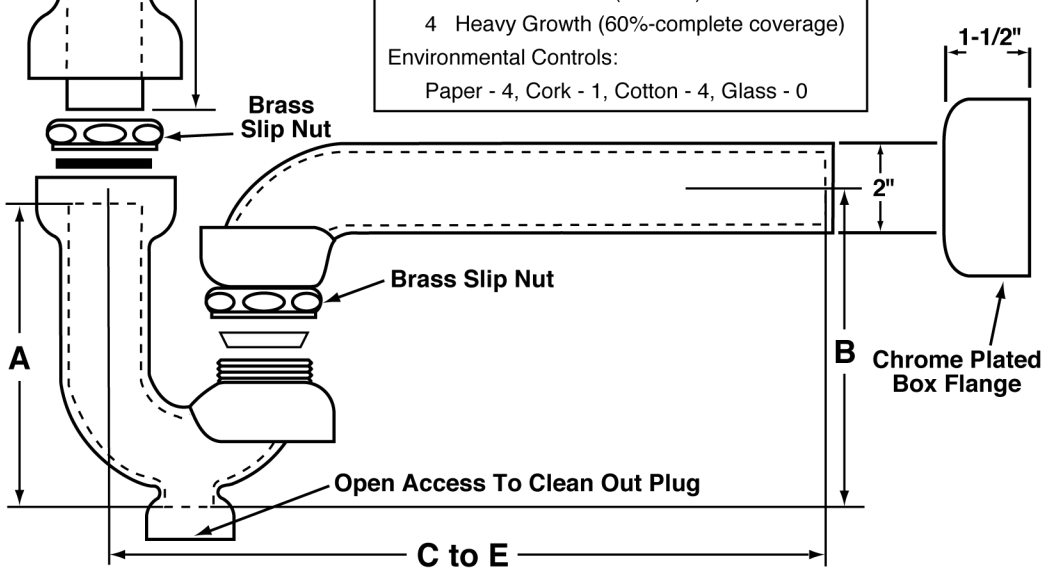

ASTM G - 22: (Rating*) 0 bacterial growth measured

PROWRAP™

**Supply Covers (1 pair)
 Included With All P-Trap Kits**

*ASTM Rating - Observed Growth on Specimens
 0 None
 1 Traces of Growth (less than 10%)
 2 Light Growth (10-30%)
 3 Medium Growth (30-60%)
 4 Heavy Growth (60%-complete coverage)
 Environmental Controls:
 Paper - 4, Cork - 1, Cotton - 4, Glass - 0

ROUGHING MEASUREMENTS				
NO.	P-TRAP DIMENSIONS	A	B	
PW2125WCPRO	1-1/4" - 17 G.A. - 11" C to E	5"	4-1/2"	
PW2150WCPRO	1-1/2" - 17 G.A. - 12" C to E	5"	4-1/2"	

Note: PW2125WCPRO includes McGuire ProDrainWC Offset Strainer and 8872 P-Trap.
Note: PW2150WCPRO includes McGuire ProDrainWC Offset Strainer and (8902-8912) P-Trap.
Note: PW2150WCPRO ships with additional 1-1/4" x 1-1/2" brass reducing nut and washer.

See options and accessories section for details on product variations.

Specifications:

Seamless PreWrapped Adjustable Cast Brass P-Trap Kit with PreWrapped ProDrain® offset grid drain. Furnished with McGuire cast brass adjustable P-Trap with cleanout, ProDrain® offset grid drain assembly, seamless riser tube covers, supply angle stop covers, angle stop wheel handle covers, and chrome lated box flange.