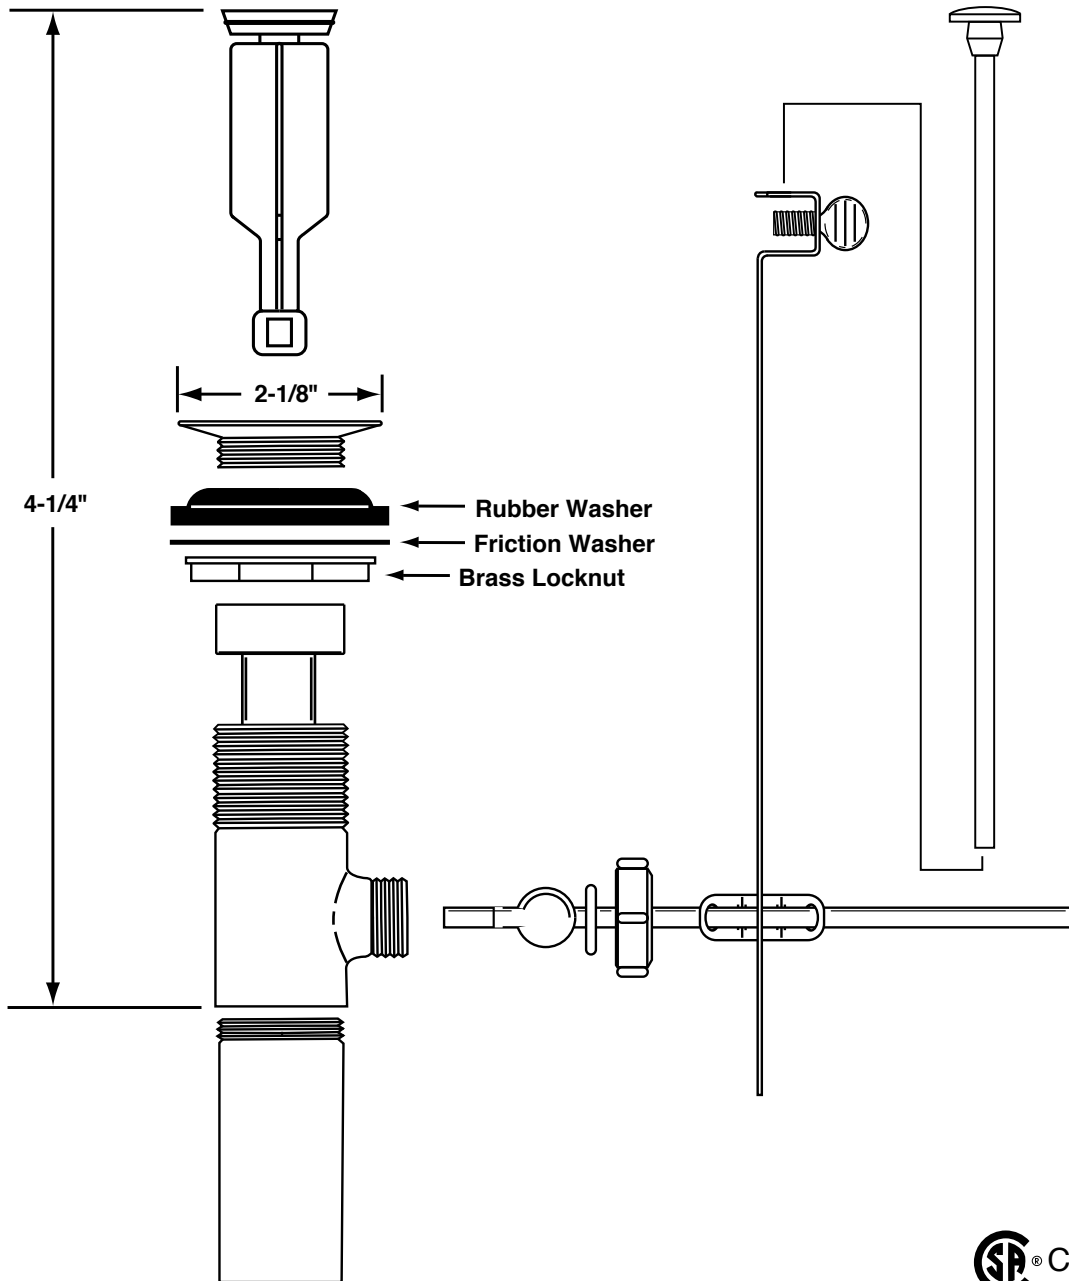

McGuire Manufacturing Co., Inc.

60 Grandview Court
P.O. Box 746 ♣Cheshire, CT 06410
203-699-1801 ♣ Fax: 203-699-1813
www.mcguiremfg.com

PRODUCT SPECIFICATION

Part No.

155MP

Pop Up P.O. Plug

Job Name:

Submittal Number:

See options and accessories section for details on product variations.

Specifications:

Cast Brass Chrome Plated Pop Up P.O. Plug with cast brass follower, 1-1/4" x 6" 17 gauge seamless brass tailpiece and cast brass locknut. Fits sink thickness up to 2-1/4".