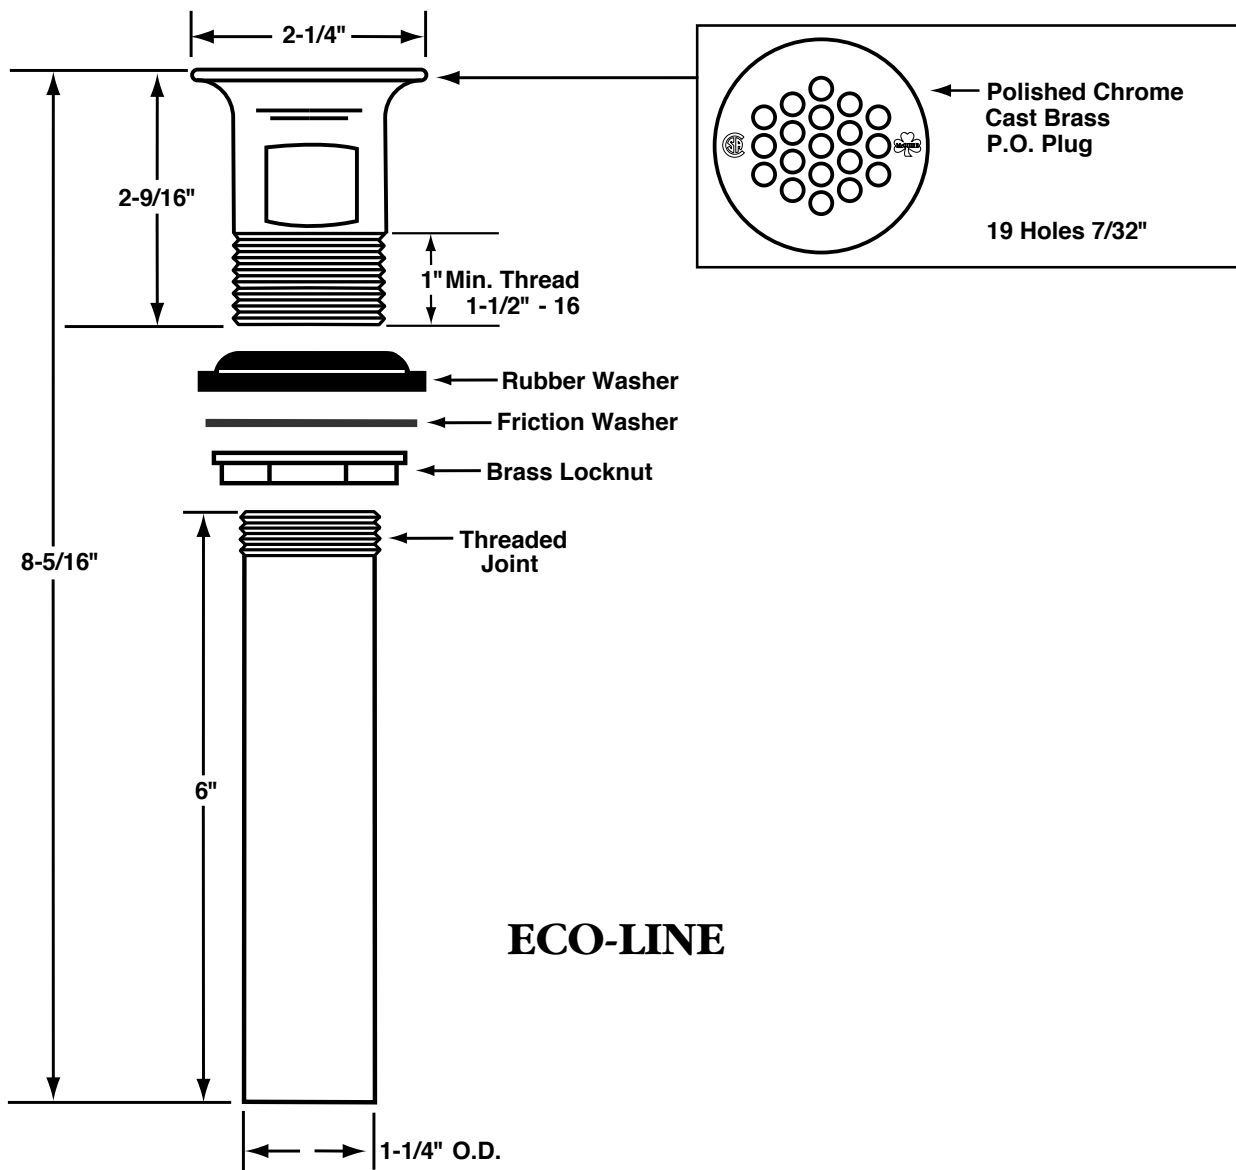

McGuire Manufacturing Co., Inc.

60 Grandview Court
P.O. Box 746 ♣ Cheshire, CT 06410
203-699-1801 ♣ Fax: 203-699-1813
www.mcguiremfg.com

PRODUCT SPECIFICATION

Part No.

155AECO

Open Grid P.O. Plug

Job Name:

Submittal Number:

Specifications:

Cast Brass Chrome Plated Open Grid P.O. Plug with 17 gauge 1-1/4" x 6" seamless brass tailpiece, brass locknut, heavy rubber basin washer and fiber friction washer. Drain shall be in compliance with CSA or other recognized testing authority and bear both manufacturer and testing mark.