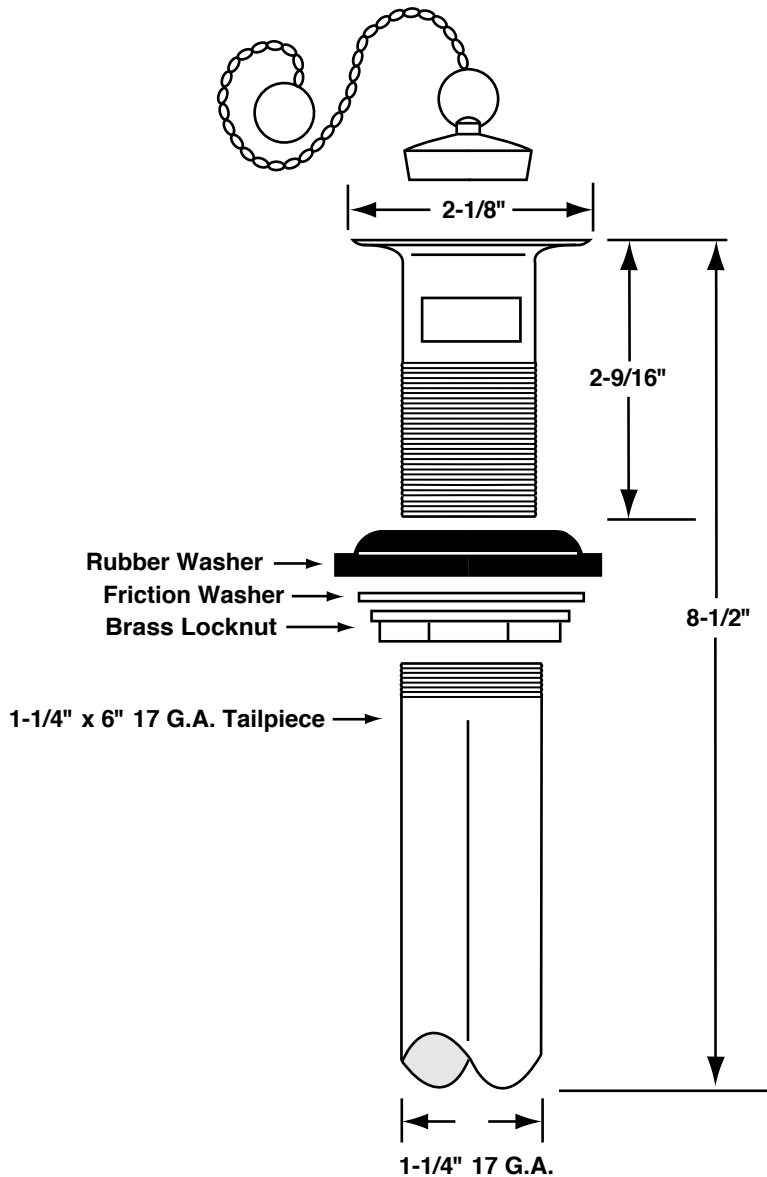

McGuire Manufacturing Co., Inc.

60 Grandview Court
P.O. Box 746 ♣Cheshire, CT 06410
203-699-1801 ♣ Fax: 203-699-1813
www.mcguiremfg.com

PRODUCT SPECIFICATION

Part No.

155

**P.O. Plug w/Chain
& Rubber Stopper**

Job Name:

Submittal Number:

See options and accessories section for details on product variations.

Specifications:

Cast Brass Chrome Plated Chain and Rubber Stopper P.O. Plug with cast brass follower, chain and rubber stopper and 1-1/4" x 6" 17 gauge seamless brass tailpiece.