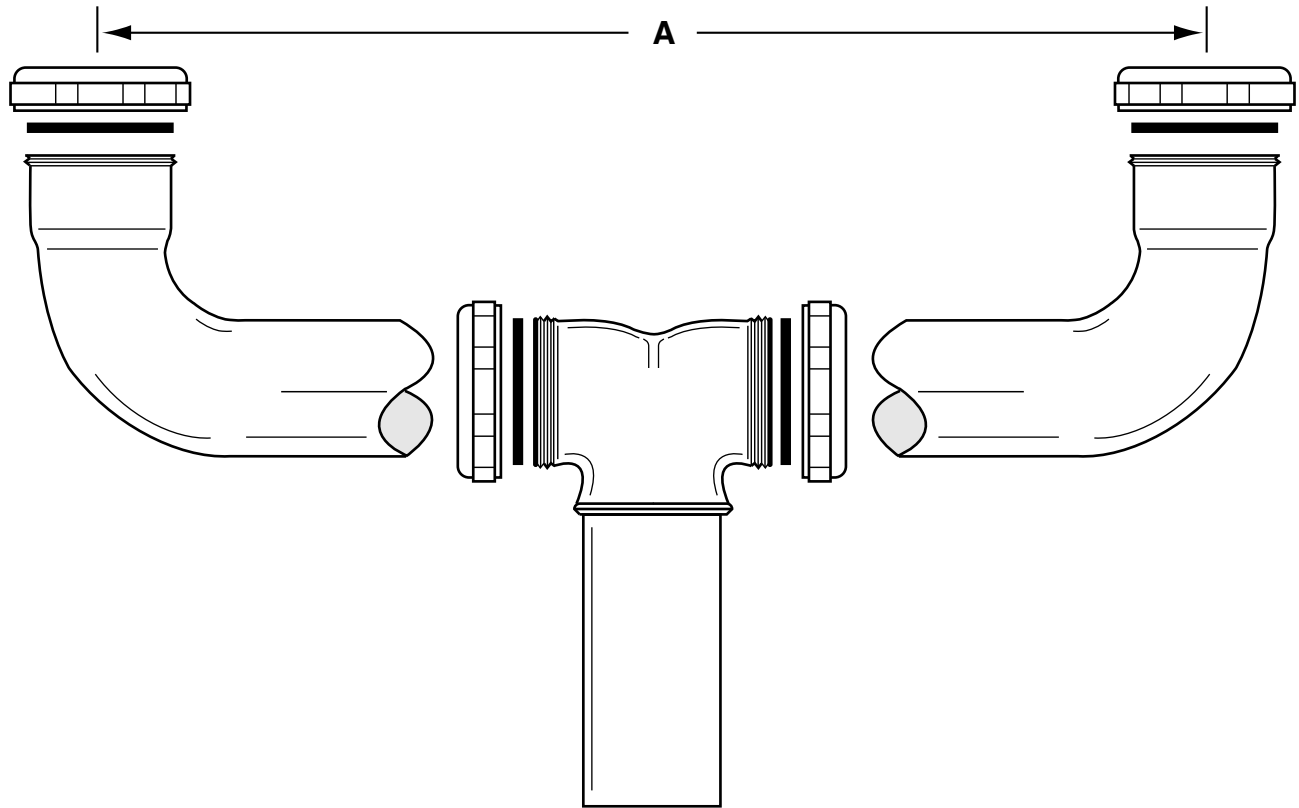

McGuire Manufacturing Co., Inc.

60 Grandview Court
 P.O. Box 746 ♣Cheshire, CT 06410
 203-699-1801 ♣ Fax: 203-699-1813
 www.mcguiremfg.com

PRODUCT SPECIFICATION

Part No.

113C16G20, 113C16G17, 113C21G20,
 113C21G17, 113C25G20, 113C25G17

**Center Outlet
 Continuous Waste**

Job Name: _____

Submittal Number: _____

NO.	DESCRIPTION	ROUGHING MEASUREMENT
		A
113C16G20	1-1/2" center outlet waste	16"
113C16G17	1-1/2" center outlet waste	16"
113C21G20	1-1/2" center outlet waste	21"
113C21G17	1-1/2" center outlet waste	21"
113C25G20	1-1/2" center outlet waste	25"
113C25G17	1-1/2" center outlet waste	25"

See options and accessories section for details on product variations.

Specifications:

Center Outlet Continuous Waste with satin plated cast brass tee, chrome plated (17 gauge or 20 gauge) seamless brass waste arms, brass tailpiece and nuts.